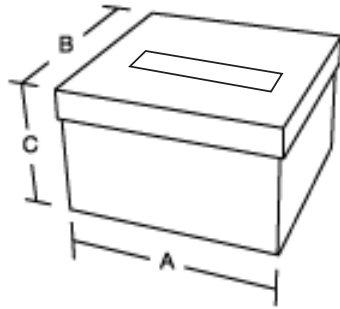

**Option 2 - Low Rectangular Post Box**

Single box with top slot

A = 36cm  
B = 36cm  
C = 21.5cm

APPROX PRICE \*Fully Decorated = **£35**  
(Postage Extra + £9.50 Recorded Signed For)

**Option 1 - Hexagonal Ivory "Hat" Post Box**

Single box with top slot

Cord handle included for carrying

A = 45cm  
B = 45cm  
C = 22cm

APPROX PRICE \*Fully Decorated = **£40**  
(Postage Extra + £9.50 Recorded Signed For)

**Option 3 - 2 Tier Luxury Post Box**

Small box stacked on TOP of bigger box - with front slot

Small Box (top)

A = 25cm  
B = 25cm  
C = 20cm

Large Box (bottom)

A = 36cm  
B = 36cm  
C = 21.5cm

APPROX PRICE \*Fully Decorated = **£50**  
(Postage Extra + £9.50 Recorded Signed For)