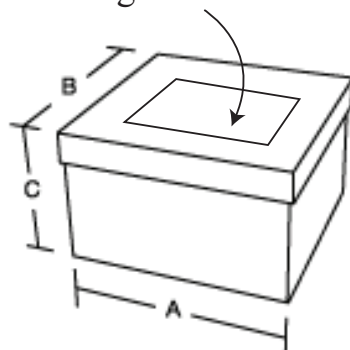

Single box with top slot

Cord handle included for carrying

A = 45cm  
B = 45cm  
C = 22cm

APPROX PRICE \*Fully Decorated = **£40**  
(Postage Extra + £9.50 Recorded Signed For)

**Option 3 - 2 Tier Luxury Post Box**

Small box stacked on TOP of bigger box - with front slot

Small Box (top)

A = 25cm  
B = 25cm  
C = 20cm

Large Box (bottom)

A = 36cm  
B = 36cm  
C = 21.5cm

APPROX PRICE \*Fully Decorated = **£50**  
(Postage Extra + £9.50 Recorded Signed For)

Cards drop through to bottom box through hole...

+

\*Fully Decorated Price includes: Personalised Fancy Shaped Sign & ribbon and other embellishments.